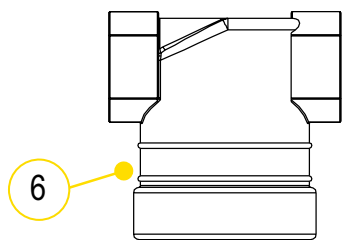

## 3/4" - 1 1/2" T STRAINERS

### STANDARD MESHES & DATA

	16 MESH	30 MESH	50 MESH	80 MESH	100 MESH
MICRONS	1190	595	297	177	149
WIRE DIAMETER	.018	.012	.009	.0055	.0045
OPENING	.044	.021	.011	.007	.005
% OPEN AREA	50.7	40.8	30.3	31.4	30.3