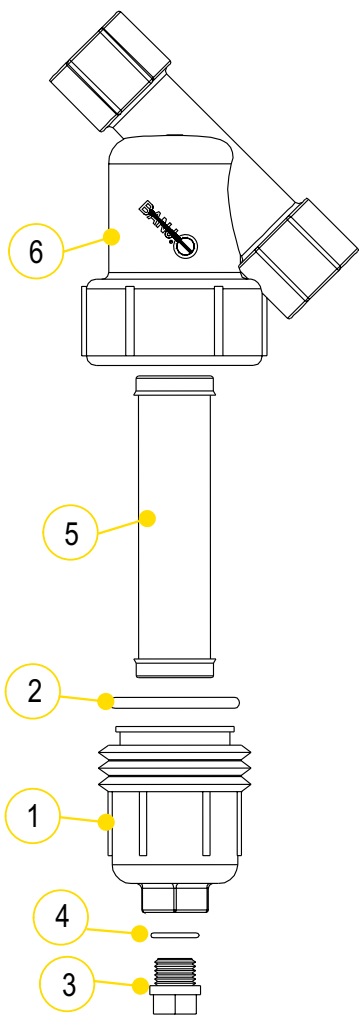

1/2"-1 1/4" Y STRAINERS

REPLACEMENT PARTS

ITEM	PART NO	DESCRIPTION	QTY
1	LS075-C1	1/2"-3/4" END CAP	1
2	LS075-G	1/2"-3/4" O-RING	1
3	12723	1/4" DRAIN PLUG (FITS 1/2"-3/4")	1
4	12724	1/2"-3/4" EPDM O-RING FOR DRAIN PLUG	1
5	LS720	1/2"-3/4" 20 MESH SCREEN	1
5	LS740	1/2"-3/4" 40 MESH SCREEN	1
5	LS760	1/2"-3/4" 60 MESH SCREEN	1
5	LS780	1/2"-3/4" 80 MESH SCREEN	1
6	LS050-B	1/2" Y BODY	1
6	LS075-B	3/4" Y BODY	1
N/S	LS050B/C1	1/2" Y BODY, CAP & GASKET	1
N/S	LS075B/C1	3/4" Y BODY, CAP & GASKET	1

REPLACEMENT PARTS

ITEM	PART NO	DESCRIPTION	QTY
1	LS100-C1	1"-1 1/4" END CAP	1
2	LS100-G	1"-1 1/4" O-RING	1
2	LS100-GV	1"-1 1/4" FKM GASKET	1
3	12777	1/2" PLUG (FITS 1"-1 1/4")	1
5	LS120	1"-1 1/4" 20 MESH SCREEN	1
5	LS140	1"-1 1/4" 40 MESH SCREEN	1
5	LS180	1"-1 1/4" 80 MESH SCREEN	1
6	LS100-B	1" Y BODY	1
6	LS125-B	1 1/4" Y BODY	1
N/S	LS100B/C1	1" Y BODY, CAP & GASKET	1
N/S	LS125B/C1	1 1/4" Y BODY, CAP & GASKET	1

SCREENS

MESH SIZE	RIB COLOR
6 MESH	WHITE
12 MESH	BLACK
20 MESH	BEIGE
30 MESH	FLAME RED
40 MESH	BROWN
50 MESH	GENTIAN BLUE
60 MESH	GENTIAN BLUE
80 MESH	ZINC YELLOW
100 MESH	TRAFFIC GREEN
120 MESH	BLACK

STANDARD MESHES & DATA

	6 MESH	8 MESH	10 MESH	12 MESH	16 MESH	20 MESH	30 MESH	50 MESH	80 MESH	100 MESH	120 MESH
MICRONS	3360	2380	2000	1680	1190	841	595	297	177	149	125
WIRE DIAMETER	.035	0.28	0.25	0.23	.018	0.16	.012	.009	.0055	.0045	.0037
OPENING	.132	.097	.075	.060	.044	.034	.021	.011	.007	.005	.0046
% OPEN AREA	62.7	60.2	56.3	51.8	50.7	46.2	40.8	30.3	31.4	30.3	30.5