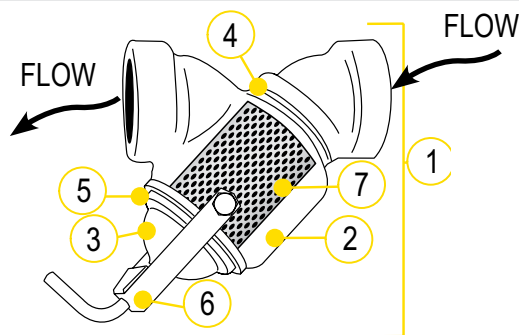

3" Y STRAINERS

- 304 stainless steel screens

REPLACEMENT PARTS

ITEM	PART NO	DESCRIPTION	QTY
1	MLS300B1	3" BODY	1
2	13777	3/4" PLUG	1
3	13778	O-RING	1
4	MLS300ECG	EPDM END CAP GASKET	1
4	MLS300ECGV	FKM CAP GASKET	1
5	MLS300G	EPDM CAP GASKET	1
5	MLS300GV	FKM CAP GASKET	1
6	LS300EC	END CAP ONLY (PLUG SOLD SEPARATELY)	1
7	MLS300CAP	3" CAP	1
8	LS304	4 MESH SCREEN	1
8	LS308	8 MESH SCREEN	1
8	LS312	12 MESH SCREEN	1
8	LS320	20 MESH SCREEN	1
8	LS350	50 MESH SCREEN	1

3" Y STAINLESS STEEL STRAINERS

- 304 stainless steel screens

REPLACEMENT PARTS

ITEM	PART NO	DESCRIPTION	QTY
1	LSS300-BC	3" SS BODY, CAP & GASKETS	1
2	LSS300-B	3" SS BODY	1
3	LSS300-C	3" SS CAP	1
4	LSS300-S	EPDM SCREEN SEAL	2
4	LSS300-SV	FKM SCREEN SEAL	2
5	LSS300-G	EPDM CAP GASKET	1
5	LSS300-GV	FKM CAP GASKET	1
6	LSS300-H	HANDLE/CLAMP ASSEMBLY	1
7	LSS306	6 MESH SS SCREEN	1
7	LSS308	8 MESH SS SCREEN	1
7	LSS312	12 MESH SS SCREEN	1
7	LSS320	20 MESH SS SCREEN	1
7	LSS330	30 MESH SS SCREEN	1
7	LSS350	50 MESH SS SCREEN	1