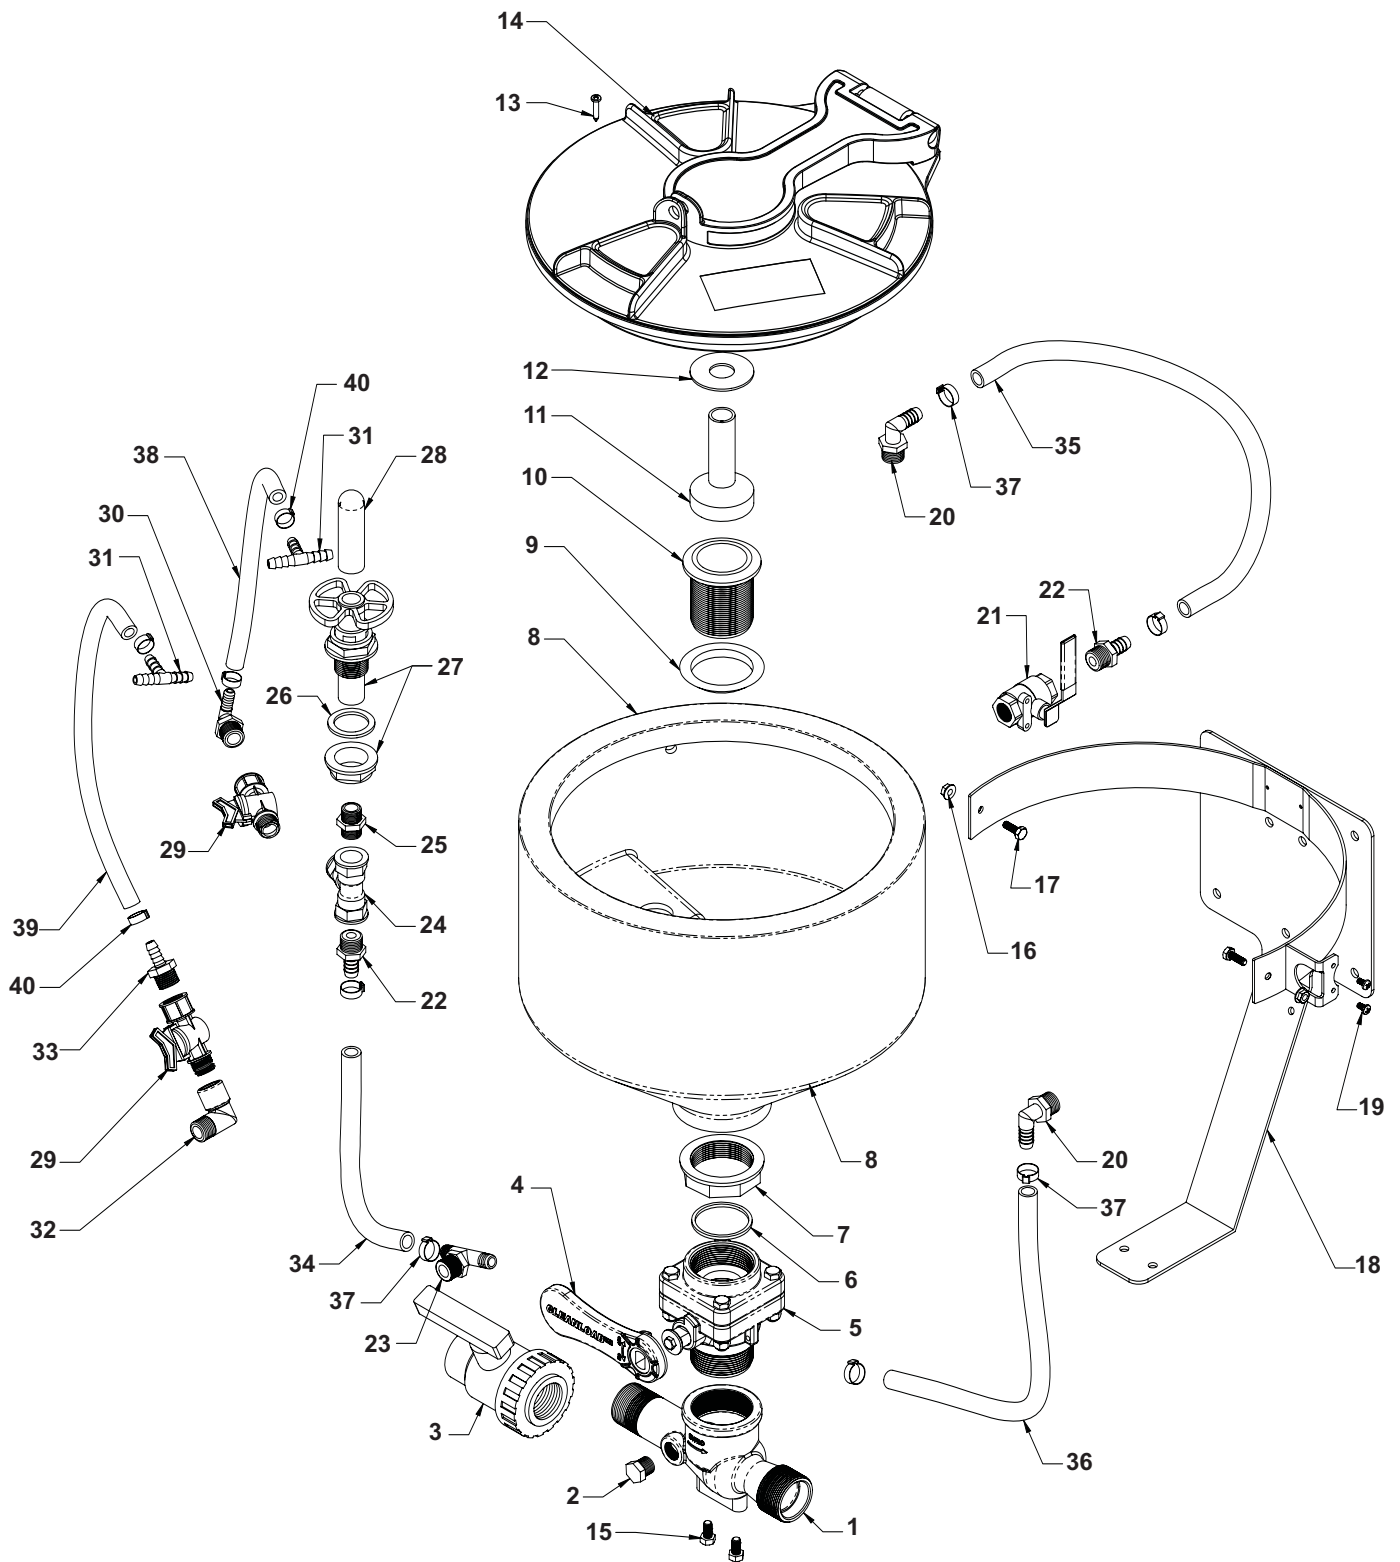

Parts List

Models 3375P-05T5 and 3375P-05T4

Parts List

Please Note: Models 3374P-05T4 & 3374P-05T5 discontinued. Please reference 3375P-05T5 & 3375P-05T4 for replacement parts.

Ref. No.	Part No.	Description	Qty. 3375P-05T5	Qty. 3375P-05T4	Qty. 3375P-05T5-01
1	3371-0034S	Cleanload Eductor	1	1	1
2	3F12	Plug, 1/2"	1	1	1
3	454135N	Ball Valve, 1-1/4 Single Union	1	1	
4	2800-0027	Handle, Cleanload	1	1	1
5	9950-0043	Ball Valve	1	1	1
6	1700-0045	Gasket: 2" BSP	1	1	1
7	205070	Locking Ring, 2"	1		1
8	1530-0016	Tank, 5.8 Gallon (shown)	1		1
8	1530-0018	Tank, 4.9 Gallon		1	
9	2270-0119	Gasket: 2", Tapered	1		1
10	220070	Drain Head, 2"	1		1
11	510120	Tank Rinse	1		1
12	1410-0112	Slinger Ring	1		1
13	2210-0133	Screw, #6 x 1"	8	8	8
14	TL12-0006	Tank Lid	1	1	1
15	2210-0003	Bolt, 5/16-18 x 5/8	2	2	2
16	2250-0077	Nut, Flanged 1/4-20	2	2	2
17	2210-0134	Bolt, 1/4-20 x 3/4 SS	2	2	2
18	1510-0103	Frame, Back Mount (shown)	1		1
18	1510-0107	Frame, Back Mount		1	
19	2210-0132	Screw, 10-24 x .375	2		2
20	3EL12	HB Elbow 1/2"	2		2
21	78-12	Valve, SS Tank Rinse	1		1
22	3A12	HB, 1/2 MNPT x 1/2 HB	2		2
23	3T12T	HB Tee, 1/2 MNPT to 1/2 HB	1		1
24	3TT12	Tee, 1/2 FNPT	1		1
25	3M12	Nipple, 1/2"	1		1
26	G40004	Gasket, 1"	1		1
27	C-510100	Valve, Bottle Rinse Base Assy.	1		1
28	510110	Bottle Rinse Head	1		1
29	F31590101	Valve, 1/2"	1	1	1
30	3EL1238	HB Elbow, 1/2" MNPT x 3/8" HB	1		1
31	3T38	HB Tee, 3/8"	1	1	1
32	3SE12	1/2" Street Elbow		1	
33	3A1238	HB, 1/2 MNPT x 3/8 HB		1	
34	2900-0072	Hose, Bottle Rinse, 1/2" EPDM	1		1
35	2900-0073	Hose, Tank Rinse, 1/2" EPDM	1		1
36	2900-0074	Hose, Valve Feeder, 1/2" EPDM	1		1
37	10500013	Hose Clamp, 1/2"	6		6
38	2900-0076	Hose Tank Rinse, 3/8" EPDM	1		1
39	2900-0080	Hose Tank Rinse, 3/8" EPDM		1	
40	10500009	Hose Clamp, 3/8"	2	2	2
41	6031-0378	Label/Instructions (not shown)	1	1	1