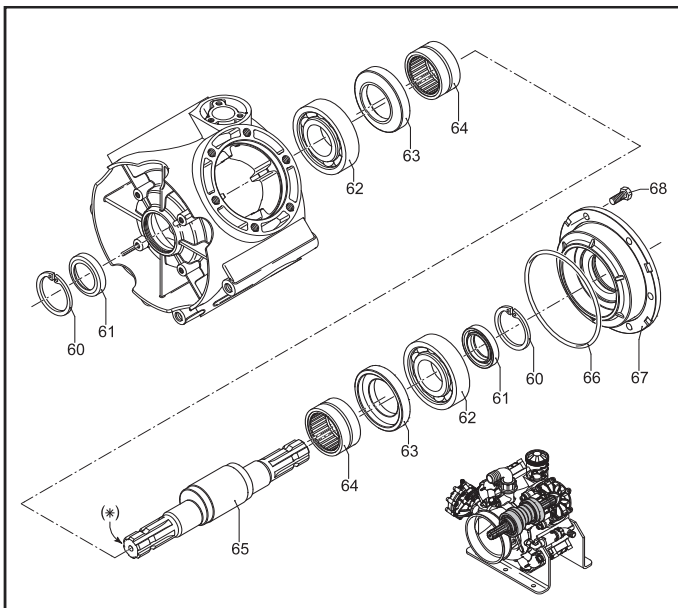

Parts Illustrations for Models 9910-DBA160 and 9910-DBA200

Parts List for Models 9910-DBA160 and 9910-DBA200

REF. NO.	PART NUMBER	DESCRIPTION	QTY. REQ'D
1	9910-2240100	Diaphragm pin	4
2	9910-580090	Retaining washer	4
3	9910-2240080	Diaphragm, Buna	4
4	9910-2240050	Sleeve DBA160	4
4	9910-2240340	Sleeve DBA200	4
5	9910-260230	Piston ring DBA160	4
5	9910-2240360	Piston ring DBA200	4
6	9910-2240060	Piston DBA160	4
6	9910-2240350	Piston DBA200	4
7	9910-260700	Piston pin DBA160	4
7	9910-540070	Piston pin DBA200	4
8	9910-160691	Pin ring	8
9	9910-2380050	Connecting rod	4
10	9910-2240110	Nut	4
11	9910-1800060	Black cap DBA160	1
11	9910-750050	Red cap DBA200	1
12	9910-1040060	O-Ring	1
14	9910-540290	Bolt	3
15	9910-2240070	Oil sight glass	1
16	9910-2240270	O-Ring	1
17	9910-2380010	Pump body DBA160	1
17	9910-2380011	Pump body DBA200	1
18	9910-2240450	Right head	2
20	9910-2240470	Bolt	24
21	9910-180101	O-Ring	1
22	9910-2380040	Base	1
23	9910-2380060	Bolt	8
24	9910-820361	Plug	1
25	9910-2240451	Left head	2
27	9910-180020	Air valve	1
28	9910-650542	Gasket	1
29	9910-621781	Bolt	8
30	9910-629211	Upper air chamber	1
31	9910-550190	Air chamber Diaphragm -Buna	1
32	9910-2380030	Base	1
33	9910-1520770	Lower air chamber	1
34	9910-1520740	Threaded adapter	8
35	9910-720030	O-Ring	1
36	9910-540550	Elbow 1-1/2"	1
37	9910-540540	Ring nut	1
38	9910-250310	O-Ring	8
39	9910-680070	O-Ring	8
40	9910-759051	Complete valve	8
41	9910-130491	Right valve	1

REF. NO.	PART NUMBER	DESCRIPTION	QTY. REQ'D
42	9910-110130	Hose barb 1/2"	2
43	9910-2240260	Valve elbow	2
45	9910-650330	Bolt	8
46	9910-880581	Cap, brass	1
47	9910-820510	O-Ring	1
48	9910-2380070	Manifold	1
49	9910-850250	Bolt	4
50	9910-390311	Washer	4
51	9910-1500470	Shield	1
52	9910-851650	Outlet elbow	1
53	9910-KIT2497	Left valve	1
54	2406-0023	Plug	2
60	9910-2240160	Snap ring	2
61	9910-2240150	Seal ring	2
62	9910-2240430	Bearing	2
63	9910-2240121	Con rod ring	2
64	9910-850320	Roller bearing	2
65	9910-2240173	Crankshaft	1
66	9910-2240290	O-ring	1
67	9910-2240020	Flange	1
68	9910-160670	Bolt	6

9910-KIT2456 Diaphragm Kit	
REF. NO.	QTY.
3	4

9910-KIT2374 Valve Kit	
REF. NO.	QTY.
39	8
40	8

9910-KIT2457 O-Ring Kit	
REF. NO.	QTY.
12	1
16	1
21	1
35	1
38	1
39	8
47	1
66	1

REF. NO.	DESCRIPTION	Tightening Torque	
		In Lbs.	Nm
1	Dia. Pin	262.5	29.4
10	Nut	262.5	29.4
14	Bolt	87.5	9.8
19	Bolt	435.5	49.0
20	Bolt	435.5	49.0
23	Bolt	435.5	49.0
24	Plug	171.4	19.6
27	Air valve	34.5	3.9
29	Bolt	171.4	19.6
45	Bolt	350.0	39.2
46	Brass cap	171.4	19.6
49	Bolt	87.5	9.8
54	Plug	171.4	19.6
68	Bolt	350.0	39.2