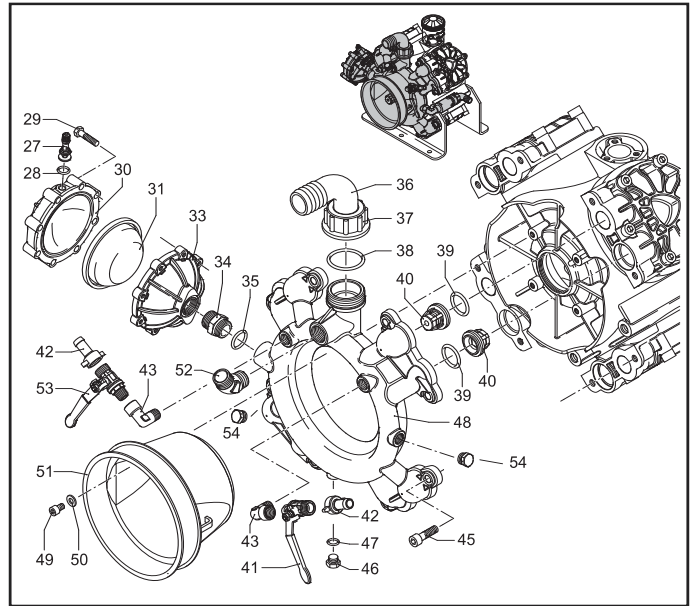

Parts Illustrations for Models 9910-DBA160 and 9910-DBA200

Parts List for Models 9910-DBA160 and 9910-DBA200

REF. NO.	PART NUMBER	DESCRIPTION	QTY. REQ'D
1	9910-2240100	Diaphragm pin	4
2	9910-580090	Retaining washer	4
3	9910-2240080	Diaphragm, Buna	4
4	9910-2240050	Sleeve DBA160	4
4	9910-2240340	Sleeve DBA200	4
5	9910-260230	Piston ring DBA160	4
5	9910-2240360	Piston ring DBA200	4
6	9910-2240060	Piston DBA160	4
6	9910-2240350	Piston DBA200	4
7	9910-260700	Piston pin DBA160	4
7	9910-540070	Piston pin DBA200	4
8	9910-160691	Pin ring	8
9	9910-2380050	Connecting rod	4
10	9910-2240110	Nut	4
11	9910-1800060	Black cap DBA160	1
11	9910-750050	Red cap DBA200	1
12	9910-1040060	O-Ring	1
14	9910-540290	Bolt	3
15	9910-2240070	Oil sight glass	1
16	9910-2240270	O-Ring	1
17	9910-2380010	Pump body DBA160	1
17	9910-2380011	Pump body DBA200	1
18	9910-2240450	Right head	2
20	9910-2240470	Bolt	24
21	9910-180101	O-Ring	1
22	9910-2380040	Base	1
23	9910-2380060	Bolt	8
24	9910-820361	Plug	1
25	9910-2240451	Left head	2
27	9910-180020	Air valve	1
28	9910-650542	Gasket	1
29	9910-621781	Bolt	8
30	9910-629211	Upper air chamber	1
31	9910-550190	Air chamber Diaphragm -Buna	1
32	9910-2380030	Base	1
33	9910-1520770	Lower air chamber	1
34	9910-1520740	Threaded adapter	8
35	9910-720030	O-Ring	1
36	9910-540550	Elbow 1-1/2"	1
37	9910-540540	Ring nut	1
38	9910-250310	O-Ring	8
39	9910-680070	O-Ring	8
40	9910-759051	Complete valve	8
41	9910-130491	Right valve	1

REF. NO.	PART NUMBER	DESCRIPTION	QTY. REQ'D
42	9910-110130	Hose barb 1/2"	2
43	9910-2240260	Valve elbow	2
45	9910-650330	Bolt	8
46	9910-880581	Cap, brass	1
47	9910-820510	O-Ring	1
48	9910-2380070	Manifold	1
49	9910-850250	Bolt	4
50	9910-390311	Washer	4
51	9910-1500470	Shield	1
52	9910-851650	Outlet elbow	1
53	9910-KIT2497	Left valve	1
54	2406-0023	Plug	2
60	9910-2240160	Snap ring	2
61	9910-2240150	Seal ring	2
62	9910-2240430	Bearing	2
63	9910-2240121	Con rod ring	2
64	9910-850320	Roller bearing	2
65	9910-2240173	Crankshaft	1
66	9910-2240290	O-ring	1
67	9910-2240020	Flange	1
68	9910-160670	Bolt	6

9910-KIT2456 Diaphragm Kit	
REF. NO.	QTY.
3	4

9910-KIT2374 Valve Kit	
REF. NO.	QTY.
39	8
40	8

9910-KIT2457 O-Ring Kit	
REF. NO.	QTY.
12	1
16	1
21	1
35	1
38	1
39	8
47	1
66	1

REF. NO.	DESCRIPTION	Tightening Torque	
		In Lbs.	Nm
1	Dia. Pin	262.5	29.4
10	Nut	262.5	29.4
14	Bolt	87.5	9.8
19	Bolt	435.5	49.0
20	Bolt	435.5	49.0
23	Bolt	435.5	49.0
24	Plug	171.4	19.6
27	Air valve	34.5	3.9
29	Bolt	171.4	19.6
45	Bolt	350.0	39.2
46	Brass cap	171.4	19.6
49	Bolt	87.5	9.8
54	Plug	171.4	19.6
68	Bolt	350.0	39.2