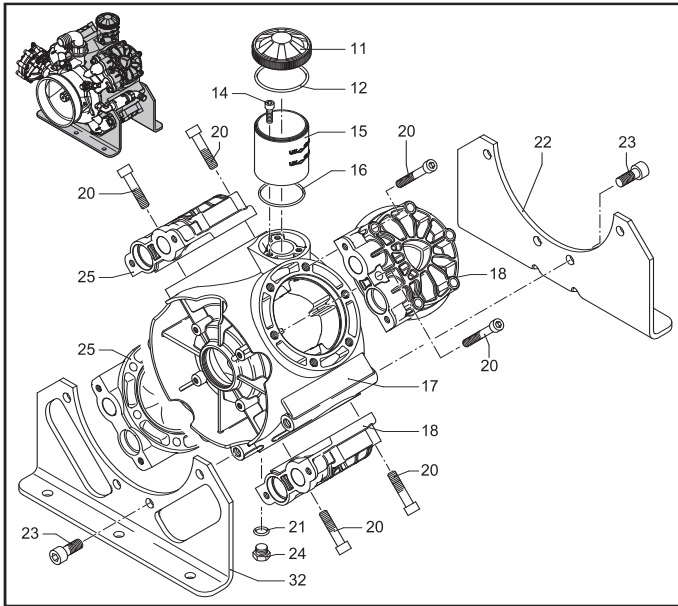

Parts Illustrations for Models 9910-DBA160 and 9910-DBA200

Parts List for Models 9910-DBA160 and 9910-DBA200

REF. NO.	PART NUMBER	DESCRIPTION	QTY. REQ'D
1	9910-2240100	Diaphragm pin	4
2	9910-580090	Retaining washer	4
3	9910-2240080	Diaphragm, Buna	4
4	9910-2240050	Sleeve DBA160	4
4	9910-2240340	Sleeve DBA200	4
5	9910-260230	Piston ring DBA160	4
5	9910-2240360	Piston ring DBA200	4
6	9910-2240060	Piston DBA160	4
6	9910-2240350	Piston DBA200	4
7	9910-260700	Piston pin DBA160	4
7	9910-540070	Piston pin DBA200	4
8	9910-160691	Pin ring	8
9	9910-2380050	Connecting rod	4
10	9910-2240110	Nut	4
11	9910-1800060	Black cap DBA160	1
11	9910-750050	Red cap DBA200	1
12	9910-1040060	O-Ring	1
14	9910-540290	Bolt	3
15	9910-2240070	Oil sight glass	1
16	9910-2240270	O-Ring	1
17	9910-2380010	Pump body DBA160	1
17	9910-2380011	Pump body DBA200	1
18	9910-2240450	Right head	2
20	9910-2240470	Bolt	24
21	9910-180101	O-Ring	1
22	9910-2380040	Base	1
23	9910-2380060	Bolt	8
24	9910-820361	Plug	1
25	9910-2240451	Left head	2
27	9910-180020	Air valve	1
28	9910-650542	Gasket	1
29	9910-621781	Bolt	8
30	9910-629211	Upper air chamber	1
31	9910-550190	Air chamber Diaphragm -Buna	1
32	9910-2380030	Base	1
33	9910-1520770	Lower air chamber	1
34	9910-1520740	Threaded adapter	8
35	9910-720030	O-Ring	1
36	9910-540550	Elbow 1-1/2"	1
37	9910-540540	Ring nut	1
38	9910-250310	O-Ring	8
39	9910-680070	O-Ring	8
40	9910-759051	Complete valve	8
41	9910-130491	Right valve	1

REF. NO.	PART NUMBER	DESCRIPTION	QTY. REQ'D
42	9910-110130	Hose barb 1/2"	2
43	9910-2240260	Valve elbow	2
45	9910-650330	Bolt	8
46	9910-880581	Cap, brass	1
47	9910-820510	O-Ring	1
48	9910-2380070	Manifold	1
49	9910-850250	Bolt	4
50	9910-390311	Washer	4
51	9910-1500470	Shield	1
52	9910-851650	Outlet elbow	1
53	9910-KIT2497	Left valve	1
54	2406-0023	Plug	2
60	9910-2240160	Snap ring	2
61	9910-2240150	Seal ring	2
62	9910-2240430	Bearing	2
63	9910-2240121	Con rod ring	2
64	9910-850320	Roller bearing	2
65	9910-2240173	Crankshaft	1
66	9910-2240290	O-ring	1
67	9910-2240020	Flange	1
68	9910-160670	Bolt	6

9910-KIT2456 Diaphragm Kit	
REF. NO.	QTY.
3	4

9910-KIT2374 Valve Kit	
REF. NO.	QTY.
39	8
40	8

9910-KIT2457 O-Ring Kit	
REF. NO.	QTY.
12	1
16	1
21	1
35	1
38	1
39	8
47	1
66	1

REF. NO.	DESCRIPTION	Tightening Torque	
		In Lbs.	Nm
1	Dia. Pin	262.5	29.4
10	Nut	262.5	29.4
14	Bolt	87.5	9.8
19	Bolt	435.5	49.0
20	Bolt	435.5	49.0
23	Bolt	435.5	49.0
24	Plug	171.4	19.6
27	Air valve	34.5	3.9
29	Bolt	171.4	19.6
45	Bolt	350.0	39.2
46	Brass cap	171.4	19.6
49	Bolt	87.5	9.8
54	Plug	171.4	19.6
68	Bolt	350.0	39.2