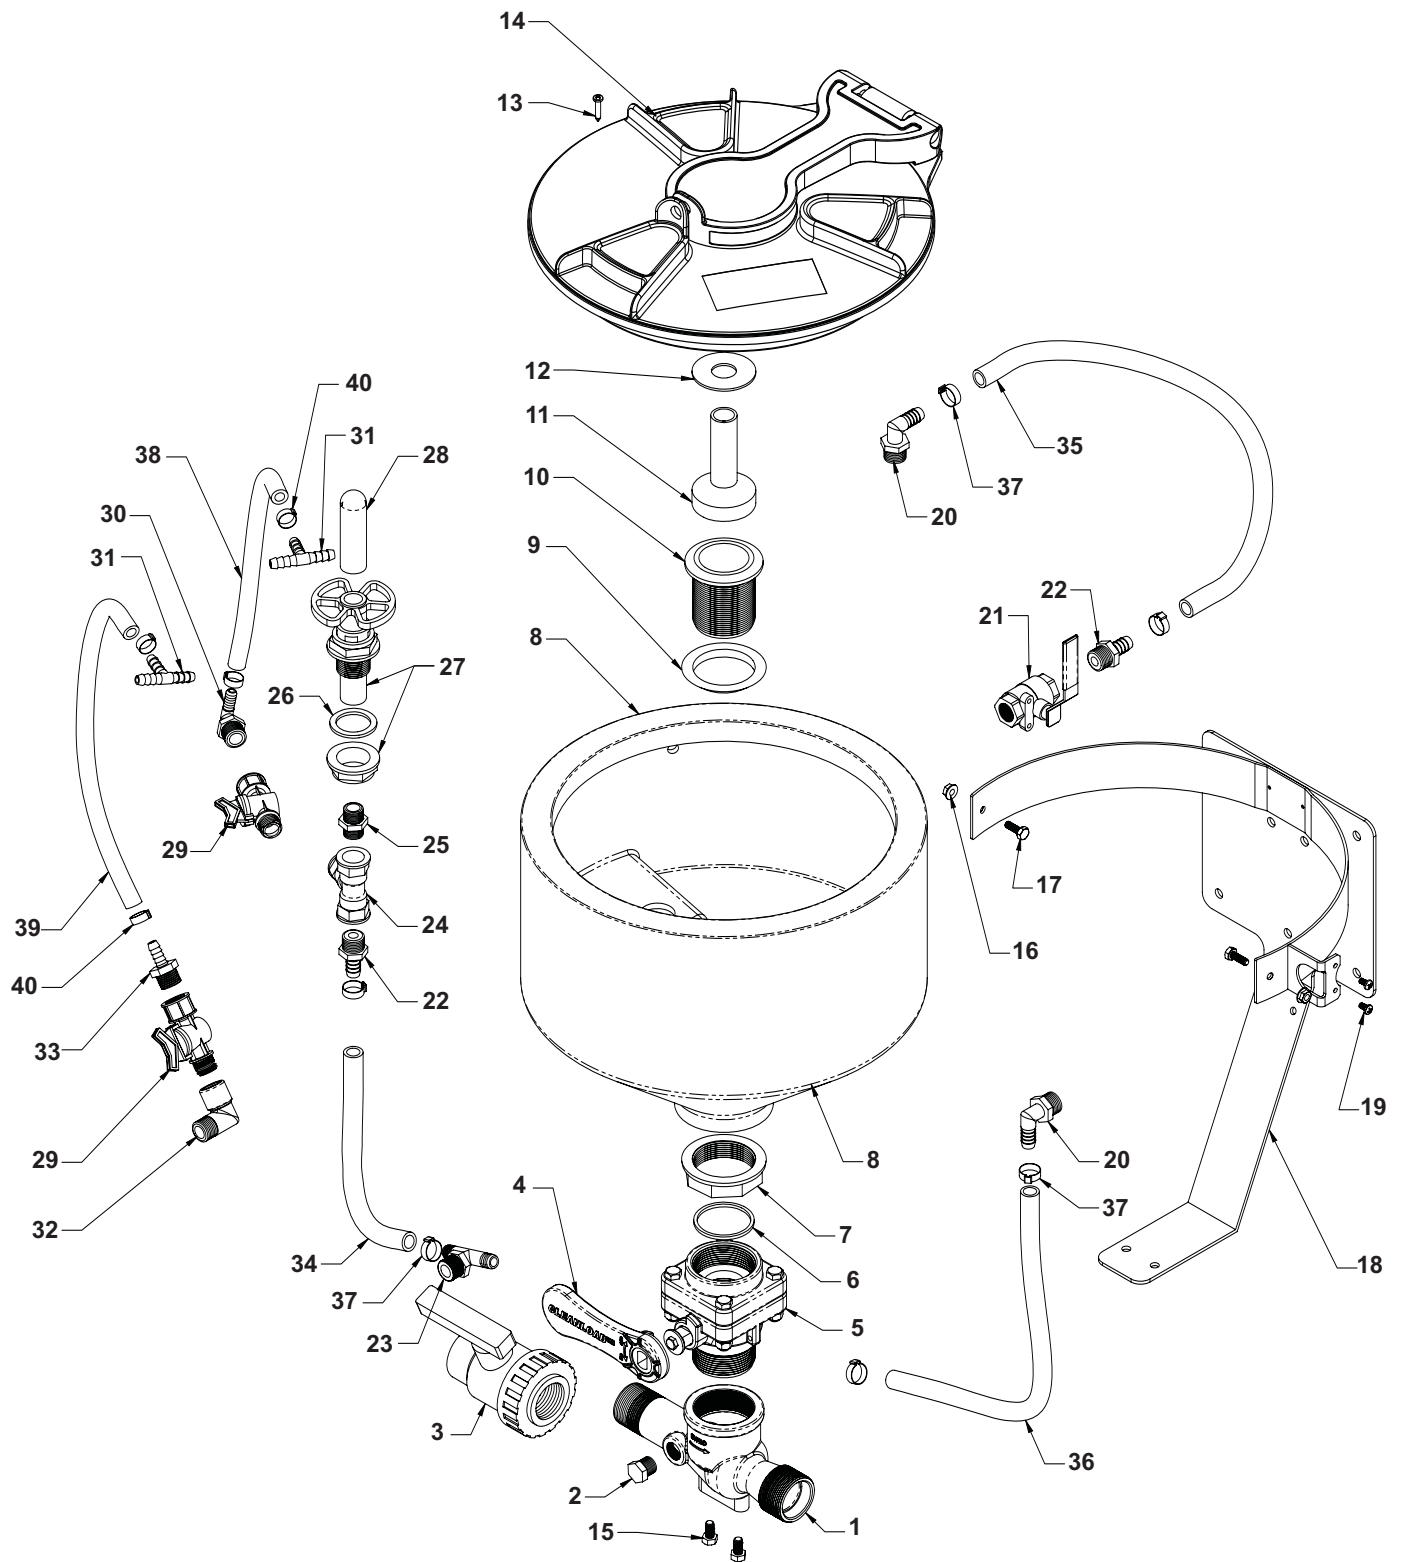

Parts List

Models 3375P-05T5 and 3375P-05T4

Parts List

Please Note: Models 3374P-05T4 & 3374P-05T5 discontinued. Please reference 3375P-05T5 & 3375P-05T4 for replacement parts.

| Ref. No. | Part No. | Description | Qty. 3375P-05T5 | Qty. 3375P-05T4 | Qty. 3375P-05T5-01 |
|----------|------------|--------------------------------|-----------------|-----------------|--------------------|
| 1 | 3371-0034S | Cleanload Eductor | 1 | 1 | 1 |
| 2 | 3F12 | Plug, 1/2" | 1 | 1 | 1 |
| 3 | 454135N | Ball Valve, 1-1/4 Single Union | 1 | 1 | |
| 4 | 2800-0027 | Handle, Cleanload | 1 | 1 | 1 |
| 5 | 9950-0043 | Ball Valve | 1 | 1 | 1 |
| 6 | 1700-0045 | Gasket: 2" BSP | 1 | 1 | 1 |
| 7 | 205070 | Locking Ring, 2" | 1 | | 1 |
| 8 | 1530-0016 | Tank, 5.8 Gallon (shown) | 1 | | 1 |
| 8 | 1530-0018 | Tank, 4.9 Gallon | | 1 | |
| 9 | 2270-0119 | Gasket: 2", Tapered | 1 | | 1 |
| 10 | 220070 | Drain Head, 2" | 1 | | 1 |
| 11 | 510120 | Tank Rinse | 1 | | 1 |
| 12 | 1410-0112 | Slinger Ring | 1 | | 1 |
| 13 | 2210-0133 | Screw, #6 x 1" | 8 | 8 | 8 |
| 14 | TL12-0006 | Tank Lid | 1 | 1 | 1 |
| 15 | 2210-0003 | Bolt, 5/16-18 x 5/8 | 2 | 2 | 2 |
| 16 | 2250-0077 | Nut, Flanged 1/4-20 | 2 | 2 | 2 |
| 17 | 2210-0134 | Bolt, 1/4-20 x 3/4 SS | 2 | 2 | 2 |
| 18 | 1510-0103 | Frame, Back Mount (shown) | 1 | | 1 |
| 18 | 1510-0107 | Frame, Back Mount | | 1 | |
| 19 | 2210-0132 | Screw, 10-24 x .375 | 2 | | 2 |
| 20 | 3EL12 | HB Elbow 1/2" | 2 | | 2 |
| 21 | 78-12 | Valve, SS Tank Rinse | 1 | | 1 |
| 22 | 3A12 | HB, 1/2 MNPT x 1/2 HB | 2 | | 2 |
| 23 | 3T12T | HB Tee, 1/2 MNPT to 1/2 HB | 1 | | 1 |
| 24 | 3TT12 | Tee, 1/2 FNPT | 1 | | 1 |
| 25 | 3M12 | Nipple, 1/2" | 1 | | 1 |
| 26 | G40004 | Gasket, 1" | 1 | | 1 |
| 27 | C-510100 | Valve, Bottle Rinse Base Assy. | 1 | | 1 |
| 28 | 510110 | Bottle Rinse Head | 1 | | 1 |
| 29 | F31590101 | Valve, 1/2" | 1 | 1 | 1 |
| 30 | 3EL1238 | HB Elbow, 1/2" MNPT x 3/8" HB | 1 | | 1 |
| 31 | 3T38 | HB Tee, 3/8" | 1 | 1 | 1 |
| 32 | 3SE12 | 1/2" Street Elbow | | 1 | |
| 33 | 3A1238 | HB, 1/2 MNPT x 3/8 HB | | 1 | |
| 34 | 2900-0072 | Hose, Bottle Rinse, 1/2" EPDM | 1 | | 1 |
| 35 | 2900-0073 | Hose, Tank Rinse, 1/2" EPDM | 1 | | 1 |
| 36 | 2900-0074 | Hose, Valve Feeder, 1/2" EPDM | 1 | | 1 |
| 37 | 10500013 | Hose Clamp, 1/2" | 6 | | 6 |
| 38 | 2900-0076 | Hose Tank Rinse, 3/8" EPDM | 1 | | 1 |
| 39 | 2900-0080 | Hose Tank Rinse, 3/8" EPDM | | 1 | |
| 40 | 10500009 | Hose Clamp, 3/8" | 2 | 2 | 2 |
| 41 | 6031-0378 | Label/Instructions (not shown) | 1 | 1 | 1 |