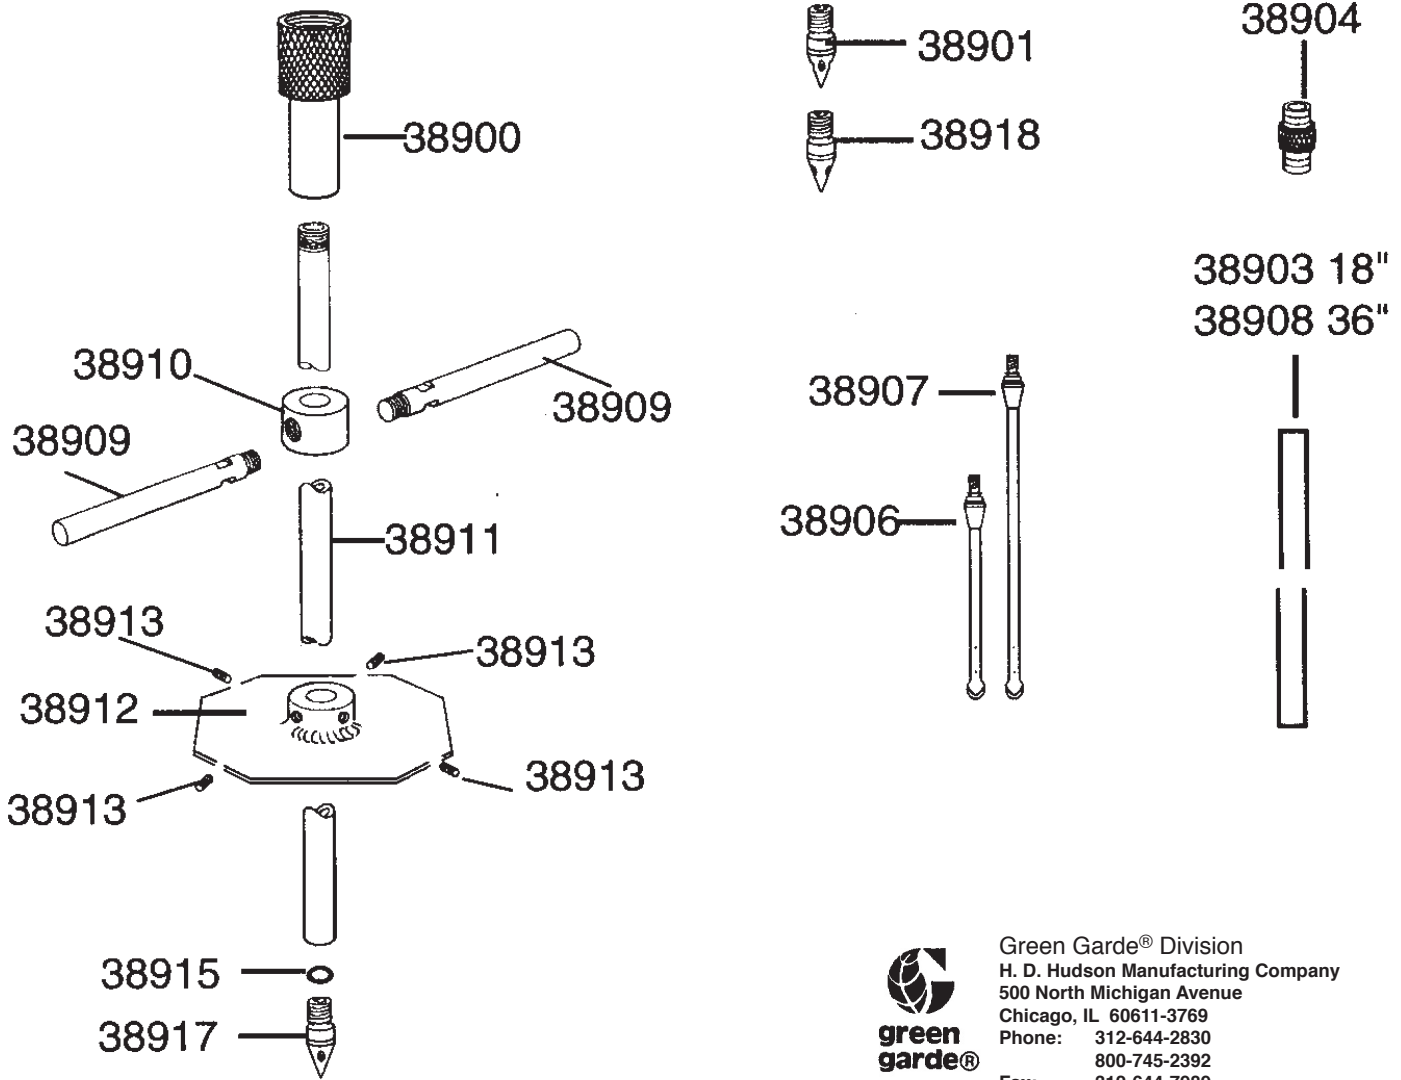

MAINTENANCE PARTS FOR GREEN GARDE® ROOTFEEDER (38919)

Green Garde® Division
 H. D. Hudson Manufacturing Company
 500 North Michigan Avenue
 Chicago, IL 60611-3769
 Phone: 312-644-2830
 800-745-2392
 Fax: 312-644-7989
<http://www.hdhudson.com>
ladybug@hdhudson.com

Part No. Description

- 38900 Adapter
- 38901 Tip, 4 hole, includes O-Ring
- 38903 Tube Extension 18"
- 39004 Extension Connector with O-Ring
- 38905 Flexible Splash Plate (not illustrated)
- 38906 Needle Attachment, 7"
- 38907 Needle Attachment, 11"
- 38908 Extension Tube, 36"

Part No. Description

- 38909 Handle (2 needed)
- 38910 Collar
- 38911 Main Tube 36"
- 38912 Foot Plate, includes 4 set screws
- 38913 Hex Head Set Screw
- 38915 O-ring
- 38917 Tip, 2 hole, includes O-Ring
- 38918 Tip, 3 hole, includes O-Ring