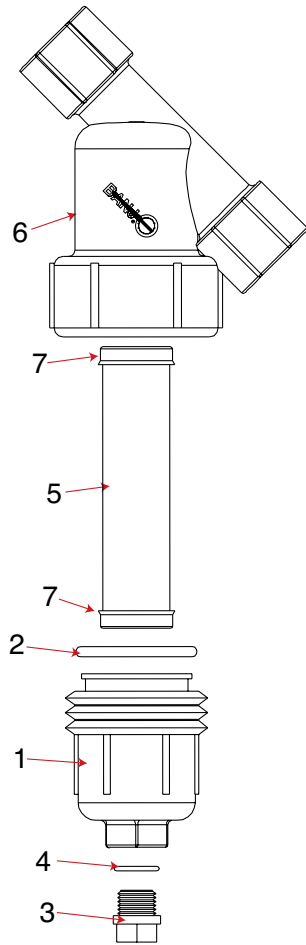

REPLACEMENT PARTS 1/2"-3/4" Y STRAINERS

ITEM	PART NO	DESCRIPTION	QTY
1	LS075-C1*	1/2"-3/4" End Cap	1
2	LS075-G	1/2"-3/4" O-Ring	1
2	LS075-GV	1/2"-3/4" FKM (viton type) Gasket	1
3	12723	1/4" Drain Plug (Fits 1/2"-3/4")	1
4	12724	1/2"-3/4" EPDM O-Ring for Drain Plug	1
5	LS720	1/2"-3/4" 20 Mesh Screen	1
5	LS740	1/2"-3/4" 40 Mesh Screen	1
5	LS780	1/2"-3/4" 80 Mesh Screen	1
6	LS050-B	1/2" Y Body	1
6	LS075-B	3/4" Y Body	1
N/A	LS050B/C1	1/2" Y Body, Cap & Gasket	1
N/A	LS075B/C1	3/4" Y Body, Cap & Gasket	1

REPLACEMENT PARTS 1"-1 1/4" Y STRAINERS

ITEM	PART NO	DESCRIPTION	QTY
1	LS100-C1*	1"-1 1/4" End Cap	1
2	LS100-G	1"-1 1/4" O-Ring	1
2	LS100-GV	1"-1 1/4" FKM (viton type) Gasket	1
3	12777	1/2" Drain Plug (Fits 1"-1 1/4")	1
4	UV15163	1"-1 1/4" EPDM O-Ring for Drain Plug	1
4	UV15163V	1"-1 1/4" FKM (viton type) O-Ring for Drain Plug	1
5	LS120	1"-1 1/4" 20 Mesh Screen	1
5	LS140	1"-1 1/4" 40 Mesh Screen	1
5	LS180	1"-1 1/4" 80 Mesh Screen	1
6	LS100-B	1" Y Body	1
6	LS125-B	1 1/4" Y Body	1
7	LS125G	1"-1 1/4" EPDM O-Ring	1
N/A	LS100B/C1	1" Y Body, Cap & Gasket	1
N/A	LS125B/C1	1 1/4" Y Body, Cap & Gasket	1

NOTE: Items marked with asterisk* come with parts 1, 3, and 4.

SCREENS	
MESH SIZE	RIB COLOR
6 MESH	WHITE
12 MESH	BLACK
20 MESH	BEIGE
30 MESH	YELLOW
40 MESH	BROWN
50 MESH	RED
80 MESH	BLUE
100 MESH	GREEN
120 MESH	BLACK

1" 80 Mesh

STANDARD MESHES & DATA (FOR GENERAL USE ONLY)

MESH	MICRONS	WIRE DIAMETER	OPENING	% OPEN AREA
6 Mesh	3360	.035	.132	62.7
8 Mesh	2380	.028	.097	60.2
12 Mesh	1680	.023	.060	51.8
16 Mesh	1190	.018	.044	50.7
20 Mesh	841	.016	.034	46.2
30 Mesh	595	.012	.021	40.8
40 Mesh	400	.012	.021	36.0
50 Mesh	297	.009	.011	30.3
80 Mesh	177	.0055	.007	31.4
100 Mesh	149	.0045	.005	30.3
120 Mesh	125	.0037	.0046	30.5