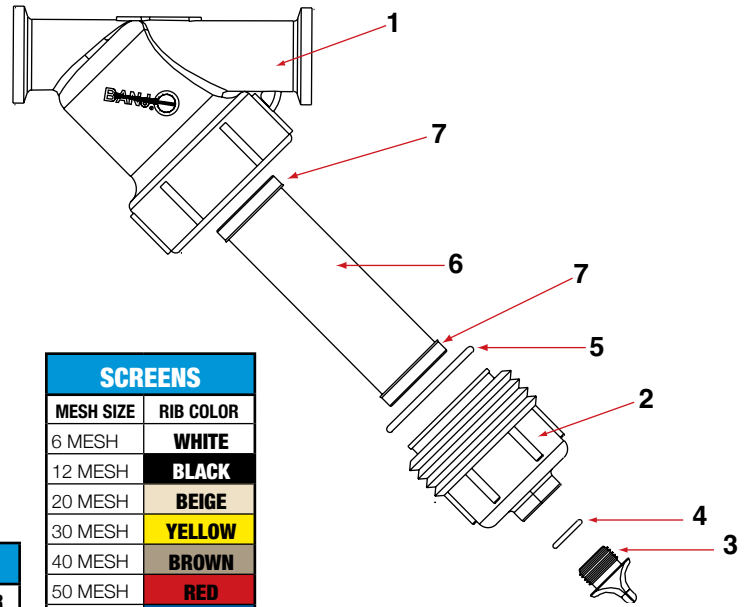

SCREENS	
MESH SIZE	RIB COLOR
16 MESH	GRAY
30 MESH	YELLOW
50 MESH	RED
80 MESH	BLUE
100 MESH	GREEN

SCREENS	
MESH SIZE	RIB COLOR
6 MESH	WHITE
12 MESH	BLACK
20 MESH	BEIGE
30 MESH	YELLOW
40 MESH	BROWN
50 MESH	RED
80 MESH	BLUE
100 MESH	GREEN
120 MESH	BLACK

REPLACEMENT PARTS MLST100			
ITEM	PART NO	DESCRIPTION	QTY
1	MLST100-H	1" Flanged T Strainer Head	1
N/S	MLST100-HB	1" Flanged T Strainer (Includes 1-5)	1
2	LST100-B	1" Flanged T Strainer Bowl, Drain Plug & O-Ring	1
3	12777	1" Flanged T Strainer Plug	1
4	UV15163	1" Flanged T Strainer O-Ring	1
5	LST100-G	1" EPDM Gasket	1
5	LST100-GV	1" FKM (viton type) Gasket	1
6	LST116	16 Mesh Screen	1
6	LST130	30 Mesh Screen	1
6	LST150	50 Mesh Screen	1
6	LST180	80 Mesh Screen	1
6	LST1100	100 Mesh Screen	1
7	13778	3/4" EPDM O-Ring for Screen	2

REPLACEMENT PARTS MLS100			
ITEM	PART NO	DESCRIPTION	QTY
1	MLS100B	1" Y Strainer Body	1
N/S	MLS100BC	1" Y Strainer Assembly (Includes items 1-5)	1
2	LS100-C1	1" Y Strainer Cap, Drain Plug & O-Ring	1
3	12777	1" Flanged Y Strainer Plug	1
4	UV15163	1" Flanged Y Strainer O-Ring	1
5	LS100-G	1" EPDM Gasket	1
6	LS120	20 Mesh Screen	1
6	LS140	40 Mesh Screen	1
6	LS150	50 Mesh Screen	1
6	LS180	80 Mesh Screen	1
7	LS125G	1" EPDM O-Ring for Screen	2

REPLACEMENT PARTS MLST150			
ITEM	PART NO	DESCRIPTION	QTY
1	MLST150-H	1 1/2" Flanged T Strainer Head	1
N/S	MLST150-HB	1 1/2" Flanged T Strainer (Includes 1-5)	1
2	LST150-B	1 1/2" Flanged T Strainer Bowl, Drain Plug & O-Ring	1
3	LSQ200-PL	1 1/2" Flanged T Strainer Plug	1
4	LSQ200-R	1 1/2" Flanged T Strainer O-Ring	1
5	LST150-G	1 1/2" EPDM Gasket	1
5	LST150-GV	1 1/2" FKM (viton type) Gasket	1
6	LST1516	16 Mesh Screen	1
6	LST1530	30 Mesh Screen	1
6	LST1550	50 Mesh Screen	1
6	LST1580	80 Mesh Screen	1
6	LST15100	100 Mesh Screen	1
7	LST034G	1 1/2" EPDM O-Ring for Screen	2