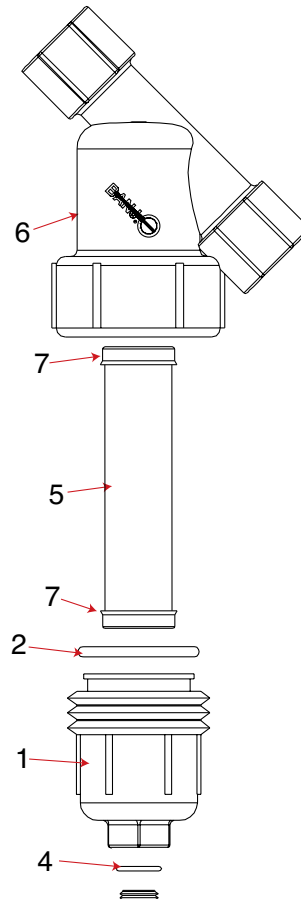

REPLACEMENT PARTS 1½"-2" Y STRAINERS			
ITEM	PART NO	DESCRIPTION	QTY
1	LS150-C*	1½" - 2" End Cap	1
2	LS150-G	1½"-2" O-Ring	1
2	LS150-GV	1½"-2" FKM (viton type) Gasket	1
3	LSQ200-PL	1" Drain Plug (Fits 1½" - 2")	1
4	LSQ200-R	1½"-2" EPDM O-Ring for Drain Plug	1
4	LSQ200-RV	1½"-2" FKM (viton type) O-Ring for Drain Plug	1
5	LS206	1½"-2" 6 Mesh Screen	1
5	LS212	1½"-2" 12 Mesh Screen	1
5	LS220	1½"-2" 20 Mesh Screen	1
5	LS230	1½"-2" 30 Mesh Screen	1
5	LS250	1½"-2" 50 Mesh Screen	1
5	LS280	1½"-2" 80 Mesh Screen	1
5	LS2100	1½"-2" 100 Mesh Screen	1
5	LS2120	1½"-2" 120 Mesh Screen	1
5	LS2150	1½"-2" 120 Mesh Screen	1
5	LS212P	1½"-2" 12 Mesh All Poly Screen	1
5	LS220P	1½"-2" 20 Mesh All Poly Screen	1
5	LS250P	1½"-2" 50 Mesh All Poly Screen	1
6	LS150-B	1½" Y Body	1
6	LS200-B	2" Y Body	1
7	LS141G	1½"-2" EPDM O-Ring	1
N/A	LS150B/C	1½" Y Body, Cap & Gasket	1
N/A	LS200B/C	2" Y Body, Cap & Gasket	1

**NOTE:** Items marked with asterisk\* come with parts 1, 3, and 4.

LINE STRAINERS

SCREENS	
MESH SIZE	RIB COLOR
6 MESH	WHITE
12 MESH	BLACK
20 MESH	BEIGE
30 MESH	YELLOW
40 MESH	BROWN
50 MESH	RED
80 MESH	BLUE
100 MESH	GREEN
120 MESH	BLACK

1" 80 Mesh

STANDARD MESHES & DATA (FOR GENERAL USE ONLY)				
MESH	MICRONS	WIRE DIAMETER	OPENING	% OPEN AREA
6 Mesh	3360	.035	.132	62.7
8 Mesh	2380	.028	.097	60.2
12 Mesh	1680	.023	.060	51.8
16 Mesh	1190	.018	.044	50.7
20 Mesh	841	.016	.034	46.2
30 Mesh	595	.012	.021	40.8
40 Mesh	400	.012	.021	36.0
50 Mesh	297	.009	.011	30.3
80 Mesh	177	.0055	.007	31.4
100 Mesh	149	.0045	.005	30.3
120 Mesh	125	.0037	.0046	30.5