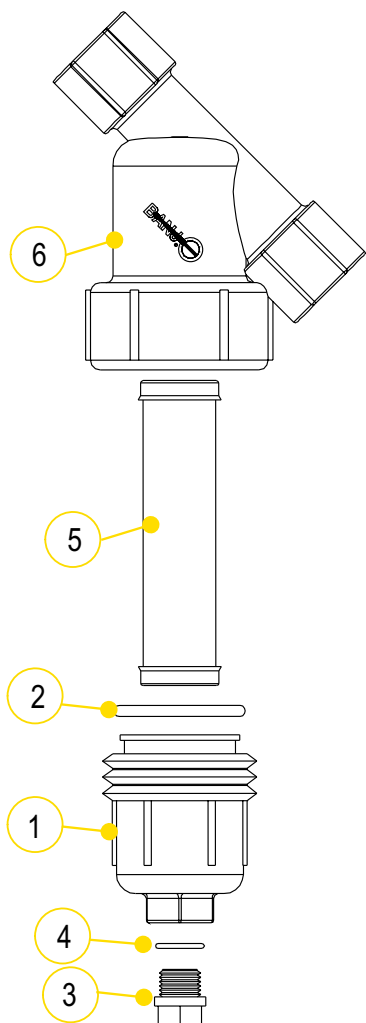

1½"-2" Y STRAINERS

REPLACEMENT PARTS

ITEM	PART NO	DESCRIPTION	QTY
1	LS150-C	1½" - 2" END CAP	1
2	LS150-G	1½"-2" O-RING	1
2	LS150-GV	1½"-2" FKM GASKET	1
3	LSQ200-PL	1" DRAIN PLUG (FITS 1½" - 2")	1
4	LSQ200-RV	1½"-2" FKM O-RING FOR DRAIN PLUG	1
5	LS206	1½"-2" 6 MESH SCREEN	1
5	LS212	1½"-2" 12 MESH SCREEN	1
5	LS220	1½"-2" 20 MESH SCREEN	1
5	LS230	1½"-2" 30 MESH SCREEN	1
5	LS250	1½"-2" 50 MESH SCREEN	1
5	LS280	1½"-2" 80 MESH SCREEN	1
5	LS2100	1½"-2" 100 MESH SCREEN	1
5	LS2120	1½"-2" 120 MESH SCREEN	1
5	LS212P	1½"-2" 12 MESH ALL POLY SCREEN	1
5	LS220P	1½"-2" 20 MESH ALL POLY SCREEN	1
5	LS250P	1½"-2" 50 MESH ALL POLY SCREEN	1
6	LS150-B	1½" Y BODY	1
6	LS200-B	2" Y BODY	1
N/S	LS150B/C	1½" Y BODY, CAP & GASKET	1
N/S	LS200B/C	2" Y BODY, CAP & GASKET	1

SCREENS

MESH SIZE	RIB COLOR
6 MESH	WHITE
12 MESH	BLACK
20 MESH	BEIGE
30 MESH	FLAME RED
40 MESH	BROWN
50 MESH	GENTIAN BLUE
80 MESH	ZINC YELLOW
100 MESH	TRAFFIC GREEN
120 MESH	BLACK

STANDARD MESHERS & DATA

	6 MESH	8 MESH	12 MESH	20 MESH	30 MESH	50 MESH	80 MESH	100 MESH	120 MESH
MICRONS	3360	2380	1680	841	595	297	177	149	125
WIRE DIAMETER	.035	0.28	0.23	0.16	.012	.009	.0055	.0045	.0037
OPENING	.132	.097	.060	.034	.021	.011	.007	.005	.0046
% OPEN AREA	62.7	60.2	51.8	46.2	40.8	30.3	31.4	30.3	30.5