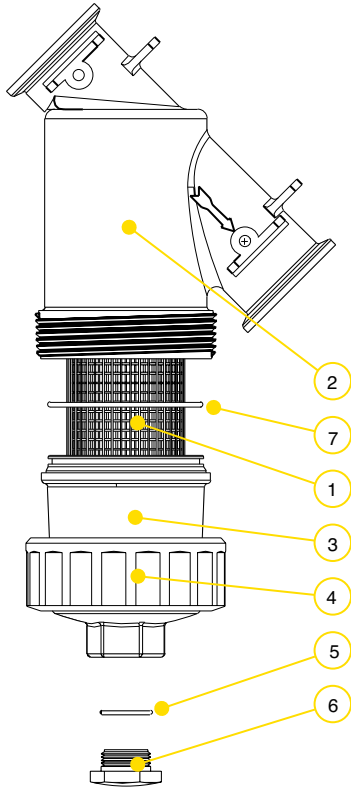

MANIFOLD FLANGE CONNECTIONS

2" FULL PORT Y LINE STRAINERS

FEATURES

- EPDM gaskets
- 316 stainless steel screens

REPLACEMENT PARTS 2"

ITEM	PART NO	DESCRIPTION	QTY
1	LST204SS	4 SS MESH SCREEN	1
1	LST206SS	6 SS MESH SCREEN	1
1	LST208SS	8 SS MESH SCREEN	1
1	LST210SS	10 SS MESH SCREEN	1
1	LST216SS	16 SS MESH SCREEN	1
1	LST230SS	30 SS MESH SCREEN	1
1	LST250SS	50 SS MESH SCREEN	1
1	MLS250SS	50 SS MESH PERFORATED SCREEN	1
1	LST280SS	80 SS MESH SCREEN	1
1	MLS280SS	80 SS MESH PERFORATED SCREEN	1
1	LST2100SS	100 SS MESH SCREEN	1
1	MLS2100SS	100 SS MESH PERFORATED SCREEN	1
2	MLS222B	2" FLANGED Y STRAINER BODY	1
3	MLS220C1	2" FLANGED Y STRAINER CAP	1
4	MLS220R1	2" FLANGED Y STRAINER RING	1
5	LSQ200-R	2" PLUG GASKET	1
6	LSQ200-PL	2" PLUG	1
7	MLS220G1	2" BODY GASKET	1
2-7	MLS222BC	STRAINER WITHOUT SCREEN	1

3" Y LINE STRAINERS

FEATURES

- EPDM gaskets
- 304 stainless steel screens
- Must use on suction side or non-pressure side in all applications

REPLACEMENT PARTS 3"

ITEM	PART NO	DESCRIPTION	QTY
1	MLS300B	3" FLANGED Y STRAINER BODY	1
2	MLS300CAP	3" FLANGED Y STRAINER CAP	1
3	LS300EC	3" END CAP	1
4	MLS300ECG	3" EPDM END CAP GASKET	1
4	MLS300ECGV	3" FKM END CAP GASKET	1
5	13777	3/4" PLUG	1
6	13778	O-RING	1
7	MLS300G	3" EPDM CAP GASKET	1
7	MLS300GV	3" FKM CAP GASKET	1
8	LS304	4 SS MESH SCREEN	1
8	LS308	8 SS MESH SCREEN	1
8	LS312	12 SS MESH SCREEN	1
8	LS320	20 SS MESH SCREEN	1
8	LS350	50 SS MESH SCREEN	1
1-7	MLS300BC	STRAINER WITHOUT SCREEN	1