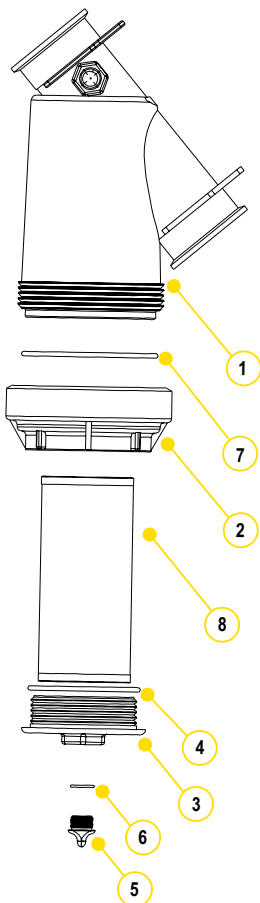

MANIFOLD FLANGE CONNECTIONS

2" FULL PORT Y LINE STRAINERS

FEATURES

- EPDM gaskets
- 316 stainless steel screens

REPLACEMENT PARTS 2"

ITEM	PART NO	DESCRIPTION	QTY
1	LST204SS	4 SS MESH SCREEN	1
1	LST206SS	6 SS MESH SCREEN	1
1	LST208SS	8 SS MESH SCREEN	1
1	LST210SS	10 SS MESH SCREEN	1
1	LST216SS	16 SS MESH SCREEN	1
1	LST230SS	30 SS MESH SCREEN	1
1	LST250SS	50 SS MESH SCREEN	1
1	MLS250SS	50 SS MESH PERFORATED SCREEN	1
1	LST280SS	80 SS MESH SCREEN	1
1	MLS280SS	80 SS MESH PERFORATED SCREEN	1
1	LST2100SS	100 SS MESH SCREEN	1
1	MLS2100SS	100 SS MESH PERFORATED SCREEN	1
2	MLS222B	2" FLANGED Y STRAINER BODY	1
3	MLS220C1	2" FLANGED Y STRAINER CAP	1
4	MLS220R1	2" FLANGED Y STRAINER RING	1
5	LSQ200-R	2" PLUG GASKET	1
6	LSQ200-PL	2" PLUG	1
7	MLS220G1	2" BODY GASKET	1
2-7	MLS222BC	STRAINER WITHOUT SCREEN	1

3" Y LINE STRAINERS

FEATURES

- EPDM gaskets
- 304 stainless steel screens
- Must use on suction side or non-pressure side in all applications

REPLACEMENT PARTS 3"

ITEM	PART NO	DESCRIPTION	QTY
1	MLS300B	3" FLANGED Y STRAINER BODY	1
2	MLS300CAP	3" FLANGED Y STRAINER CAP	1
3	LS300EC	3" END CAP	1
4	MLS300ECG	3" EPDM END CAP GASKET	1
4	MLS300ECGV	3" FKM END CAP GASKET	1
5	13777	3/4" PLUG	1
6	13778	O-RING	1
7	MLS300G	3" EPDM CAP GASKET	1
7	MLS300GV	3" FKM CAP GASKET	1
8	LS304	4 SS MESH SCREEN	1
8	LS308	8 SS MESH SCREEN	1
8	LS312	12 SS MESH SCREEN	1
8	LS320	20 SS MESH SCREEN	1
8	LS350	50 SS MESH SCREEN	1
1-7	MLS300BC	STRAINER WITHOUT SCREEN	1