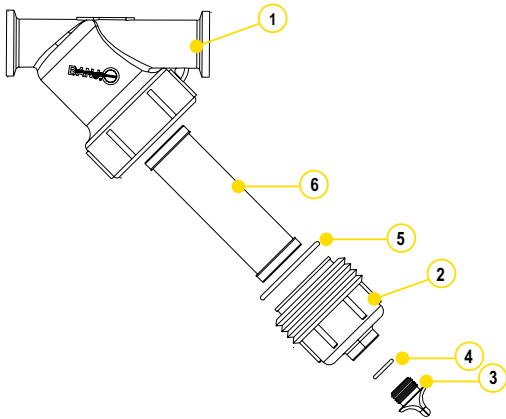

REPLACEMENT PARTS 1"

ITEM	PART NO	DESCRIPTION	QTY
1	MLS100B	1" Y BODY	1
2	LS100-C1	1" Y BOWL, DRAIN PLUG, O-RING	1
3	12777	1/2" PLUG	1
4	UV15163	O-RING	1
5	LS100-G	1" EPDM GASKET	1
6	LST150	50 MESH SCREEN	1
6	LST180	80 MESH SCREEN	1
KIT	MLS100BC	KIT INCLUDES ITEMS 1-5	1

REPLACEMENT PARTS 2"

ITEM	PART NO	DESCRIPTION	QTY
1	MLS200B	2" Y BODY	1
2	LS150-C	2" Y BOWL, DRAIN PLUG, O-RING	1
3	LSQ200-PL	2" PLUG	1
4	LSQ200-R	O-RING	1
5	LS150-G	2" EPDM GASKET	1
5	LS150-GV	2" FKM GASKET	1
6	LS206	6 MESH SCREEN	1
6	LS212	12 MESH SCREEN	1
6	LS220	20 MESH SCREEN	1
6	LS230	30 MESH SCREEN	1
6	LS250	50 MESH SCREEN	1
6	LS280	80 MESH SCREEN	1
6	LS2100	100 MESH SCREEN	1
6	LS2120	120 MESH SCREEN	1
KIT	MLS200BC	KIT INCLUDES ITEMS 1-5	1

Y LINE STRAINERS

SCREENS

MESH SIZE	RIB COLOR
6 MESH	WHITE
12 MESH	BLACK
20 MESH	BEIGE
30 MESH	FLAME RED
40 MESH	BROWN
50 MESH	GENTIAN BLUE
80 MESH	ZINC YELLOW
100 MESH	TRAFFIC GREEN
120 MESH	BLACK