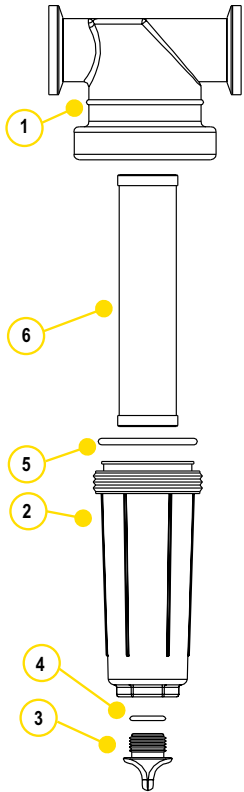

# MANIFOLD FLANGE CONNECTIONS

## REPLACEMENT PARTS 1"

ITEM	PART NO	DESCRIPTION	QTY
1	MLST100-H	1" T BODY	1
2	LST100-B	1" T BOWL, DRAIN PLUG, O-RING	1
3	12777	1/2" PLUG	1
4	UV15163	O-RING	1
5	LST100-G	1" EPDM GASKET	1
5	LST100-GV	1" FKM GASKET	1
6	LST116	16 MESH SCREEN	1
6	LST130	30 MESH SCREEN	1
6	LST150	50 MESH SCREEN	1
6	LST180	80 MESH SCREEN	1
6	LST1100	100 MESH SCREEN	1
KIT	MLST100-HB	KIT INCLUDES ITEMS 1-5	1

## REPLACEMENT PARTS 2"

ITEM	PART NO	DESCRIPTION	QTY
1	MLST150-H	1 1/2" T BODY	1
2	LST150-B	1 1/2" T BOWL, DRAIN PLUG, O-RING	1
3	LSQ200-PL	1 1/2" PLUG	1
4	LSQ200-R	O-RING	1
5	LST150-G	1 1/2" EPDM GASKET	1
5	LST150-GV	1 1/2" FKM GASKET	1
6	LST1516	16 MESH SCREEN	1
6	LST1530	30 MESH SCREEN	1
6	LST1550	50 MESH SCREEN	1
6	LST1580	80 MESH SCREEN	1
6	LST15100	100 MESH SCREEN	1
KIT	MLST150-HB	KIT INCLUDES ITEMS 1-5	1

## REPLACEMENT PARTS 1"

ITEM	PART NO	DESCRIPTION	QTY
1	MLS100B	1" Y BODY	1
2	LS100-C1	1" Y BOWL, DRAIN PLUG, O-RING	1
3	12777	1/2" PLUG	1
4	UV15163	O-RING	1
5	LS100-G	1" EPDM GASKET	1
6	LST150	50 MESH SCREEN	1
6	LST180	80 MESH SCREEN	1
KIT	MLS100BC	KIT INCLUDES ITEMS 1-5	1