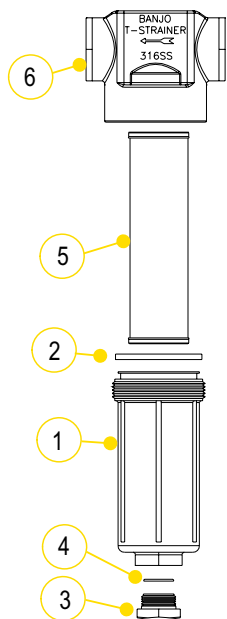

2" T STRAINERS POLY/STAINLESS COMBO

REPLACEMENT PARTS

ITEM	PART NO	DESCRIPTION	QTY
1	LST200-B	2" POLY BOWL	1
2	LST200-GV	2" FKM GASKET	1
3	LSQ200-PL	1" CLEAN OUT PLUG	1
4	LSQ200-RV	FKM O-RING FOR CLEAN OUT PLUG	1
5	LST204SS	4 MESH SS SCREEN	1
5	LST206SS	6 MESH SS SCREEN	1
5	LST208SS	8 MESH SS SCREEN	1
5	LST210SS	10 MESH SS SCREEN	1
5	LST216SS	16 MESH SS SCREEN	1
5	LST230SS	30 MESH SS SCREEN	1
5	LST250SS	50 MESH SS SCREEN	1
5	LST280SS	80 MESH SS SCREEN	1
5	LST2100SS	100 MESH SS SCREEN	1
6	LST200-HSS	2" SS HEAD	1
N/S	LST200-HBSS	2" SS HEAD, POLY BOWL & GASKET	1

REPLACEMENT PARTS

ITEM	PART NO	DESCRIPTION	QTY
1	LSQ150-B	1 1/2" LSQ BODY	1
1	LSQ200-B	2" LSQ BODY	1
2	LS206	6 MESH SCREEN	1
2	LS212	12 MESH SCREEN	1
2	LS220	20 MESH SCREEN	1
2	LS230	30 MESH SCREEN	1
2	LS250	50 MESH SCREEN	1
2	LS280	80 MESH SCREEN	1
2	LS2120	120 MESH SCREEN	1
3	LSQ200-G	2" EPDM GASKET	1
3	LSQ200-GV	2" FKM GASKET	1
4	13778V	O-RING	1
5	PLUG075S	3/4" CLEAN OUT PLUG	1
6	LSQ200-C	2" CAP	1

LSQ STRAINERS

SCREENS

MESH SIZE	RIB COLOR
6 MESH	WHITE
12 MESH	BLACK
20 MESH	BEIGE
30 MESH	FLAME RED
50 MESH	GENTIAN BLUE
80 MESH	ZINC YELLOW
120 MESH	BLACK

STANDARD MESHES & DATA

	6 MESH	8 MESH	10 MESH	12 MESH	16 MESH	20 MESH	30 MESH	50 MESH	80 MESH	100 MESH	120 MESH
MICRONS	3360	2380	2000	1680	1190	841	595	297	177	149	125
WIRE DIAMETER	.035	0.28	0.25	0.23	.018	0.16	.012	.009	.0055	.0045	.0037
OPENING	.132	.097	.075	.060	.044	.034	.021	.011	.007	.005	.0046
% OPEN AREA	62.7	60.2	56.3	51.8	50.7	46.2	40.8	30.3	31.4	30.3	30.5