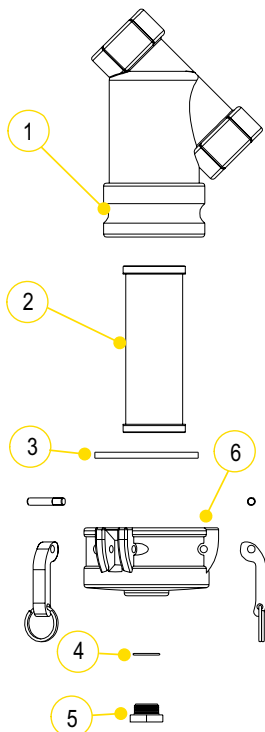

2" T STRAINERS POLY/STAINLESS COMBO

REPLACEMENT PARTS

ITEM	PART NO	DESCRIPTION	QTY
1	LST200-B	2" POLY BOWL	1
2	LST200-GV	2" FKM GASKET	1
3	LSQ200-PL	1" CLEAN OUT PLUG	1
4	LSQ200-RV	FKM O-RING FOR CLEAN OUT PLUG	1
5	LST204SS	4 MESH SS SCREEN	1
5	LST206SS	6 MESH SS SCREEN	1
5	LST208SS	8 MESH SS SCREEN	1
5	LST210SS	10 MESH SS SCREEN	1
5	LST216SS	16 MESH SS SCREEN	1
5	LST230SS	30 MESH SS SCREEN	1
5	LST250SS	50 MESH SS SCREEN	1
5	LST280SS	80 MESH SS SCREEN	1
5	LST2100SS	100 MESH SS SCREEN	1
6	LST200-HSS	2" SS HEAD	1
N/S	LST200-HBSS	2" SS HEAD, POLY BOWL & GASKET	1

REPLACEMENT PARTS

ITEM	PART NO	DESCRIPTION	QTY
1	LSQ150-B	1 1/2" LSQ BODY	1
1	LSQ200-B	2" LSQ BODY	1
2	LS206	6 MESH SCREEN	1
2	LS212	12 MESH SCREEN	1
2	LS220	20 MESH SCREEN	1
2	LS230	30 MESH SCREEN	1
2	LS250	50 MESH SCREEN	1
2	LS280	80 MESH SCREEN	1
2	LS2120	120 MESH SCREEN	1
3	LSQ200-G	2" EPDM GASKET	1
3	LSQ200-GV	2" FKM GASKET	1
4	13778V	O-RING	1
5	PLUG075S	3/4" CLEAN OUT PLUG	1
6	LSQ200-C	2" CAP	1

LSQ STRAINERS

SCREENS

MESH SIZE	RIB COLOR
6 MESH	WHITE
12 MESH	BLACK
20 MESH	BEIGE
30 MESH	FLAME RED
50 MESH	GENTIAN BLUE
80 MESH	ZINC YELLOW
120 MESH	BLACK

STANDARD MESHES & DATA

	6 MESH	8 MESH	10 MESH	12 MESH	16 MESH	20 MESH	30 MESH	50 MESH	80 MESH	100 MESH	120 MESH
MICRONS	3360	2380	2000	1680	1190	841	595	297	177	149	125
WIRE DIAMETER	.035	0.28	0.25	0.23	.018	0.16	.012	.009	.0055	.0045	.0037
OPENING	.132	.097	.075	.060	.044	.034	.021	.011	.007	.005	.0046
% OPEN AREA	62.7	60.2	56.3	51.8	50.7	46.2	40.8	30.3	31.4	30.3	30.5