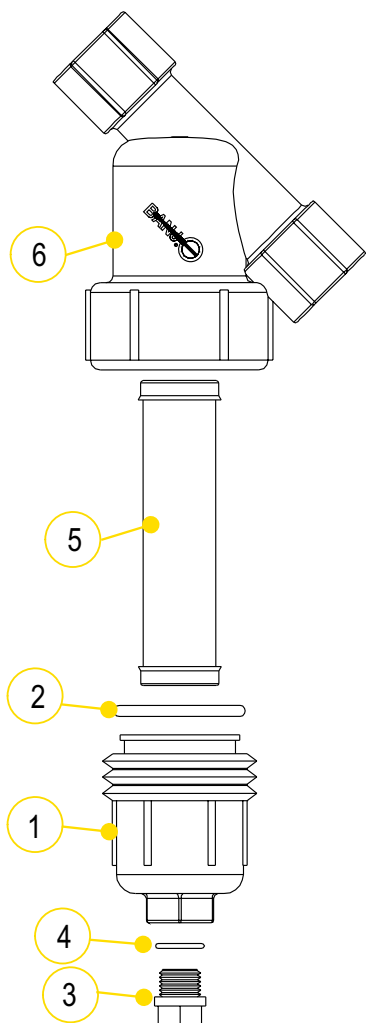

## 1½"-2" Y STRAINERS

### REPLACEMENT PARTS

ITEM	PART NO	DESCRIPTION	QTY
1	LS150-C	1½" - 2" END CAP	1
2	LS150-G	1½"-2" O-RING	1
2	LS150-GV	1½"-2" FKM GASKET	1
3	LSQ200-PL	1" DRAIN PLUG (FITS 1½" - 2")	1
4	LSQ200-RV	1½"-2" FKM O-RING FOR DRAIN PLUG	1
5	LS206	1½"-2" 6 MESH SCREEN	1
5	LS212	1½"-2" 12 MESH SCREEN	1
5	LS220	1½"-2" 20 MESH SCREEN	1
5	LS230	1½"-2" 30 MESH SCREEN	1
5	LS250	1½"-2" 50 MESH SCREEN	1
5	LS280	1½"-2" 80 MESH SCREEN	1
5	LS2100	1½"-2" 100 MESH SCREEN	1
5	LS2120	1½"-2" 120 MESH SCREEN	1
5	LS212P	1½"-2" 12 MESH ALL POLY SCREEN	1
5	LS220P	1½"-2" 20 MESH ALL POLY SCREEN	1
5	LS250P	1½"-2" 50 MESH ALL POLY SCREEN	1
6	LS150-B	1½" Y BODY	1
6	LS200-B	2" Y BODY	1
N/S	LS150B/C	1½" Y BODY, CAP & GASKET	1
N/S	LS200B/C	2" Y BODY, CAP & GASKET	1

### SCREENS

MESH SIZE	RIB COLOR
6 MESH	WHITE
12 MESH	BLACK
20 MESH	BEIGE
30 MESH	FLAME RED
40 MESH	BROWN
50 MESH	GENTIAN BLUE
80 MESH	ZINC YELLOW
100 MESH	TRAFFIC GREEN
120 MESH	BLACK

### STANDARD MESHERS & DATA

	6 MESH	8 MESH	12 MESH	20 MESH	30 MESH	50 MESH	80 MESH	100 MESH	120 MESH
MICRONS	3360	2380	1680	841	595	297	177	149	125
WIRE DIAMETER	.035	0.28	0.23	0.16	.012	.009	.0055	.0045	.0037
OPENING	.132	.097	.060	.034	.021	.011	.007	.005	.0046
% OPEN AREA	62.7	60.2	51.8	46.2	40.8	30.3	31.4	30.3	30.5